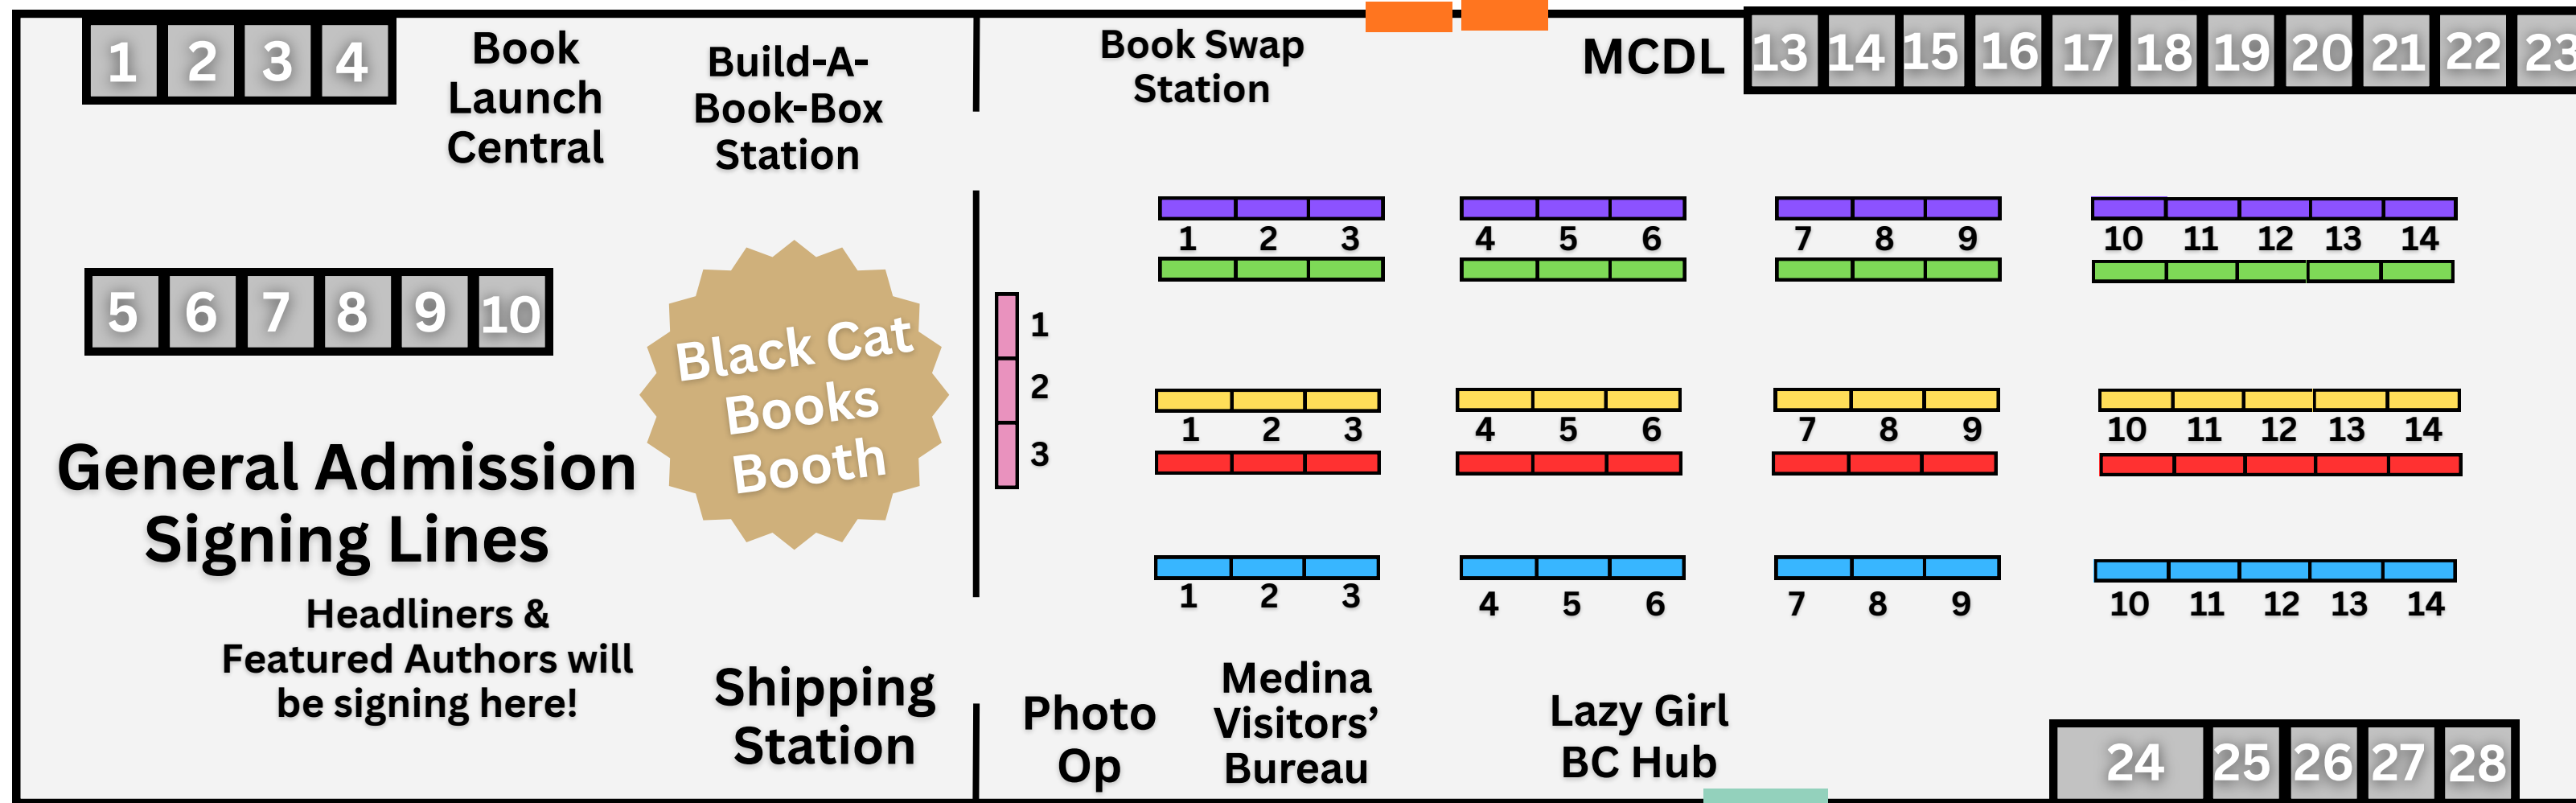

Medina Community Center Map

Entrance/Exit Doors

Restrooms

Vendors

All Colored Tables:
Indie Author
Central

GA Building 2

GA Building 1

Food Truck Alley

+ Outdoor Seating Area

This way to Food Truck Alley & External Buildings

Main Entrance & Lobby

Snack Station
Buy water bottles here!

Book Bus Stop located outside of Main Entrance

GA Map Directory

■ Vendors