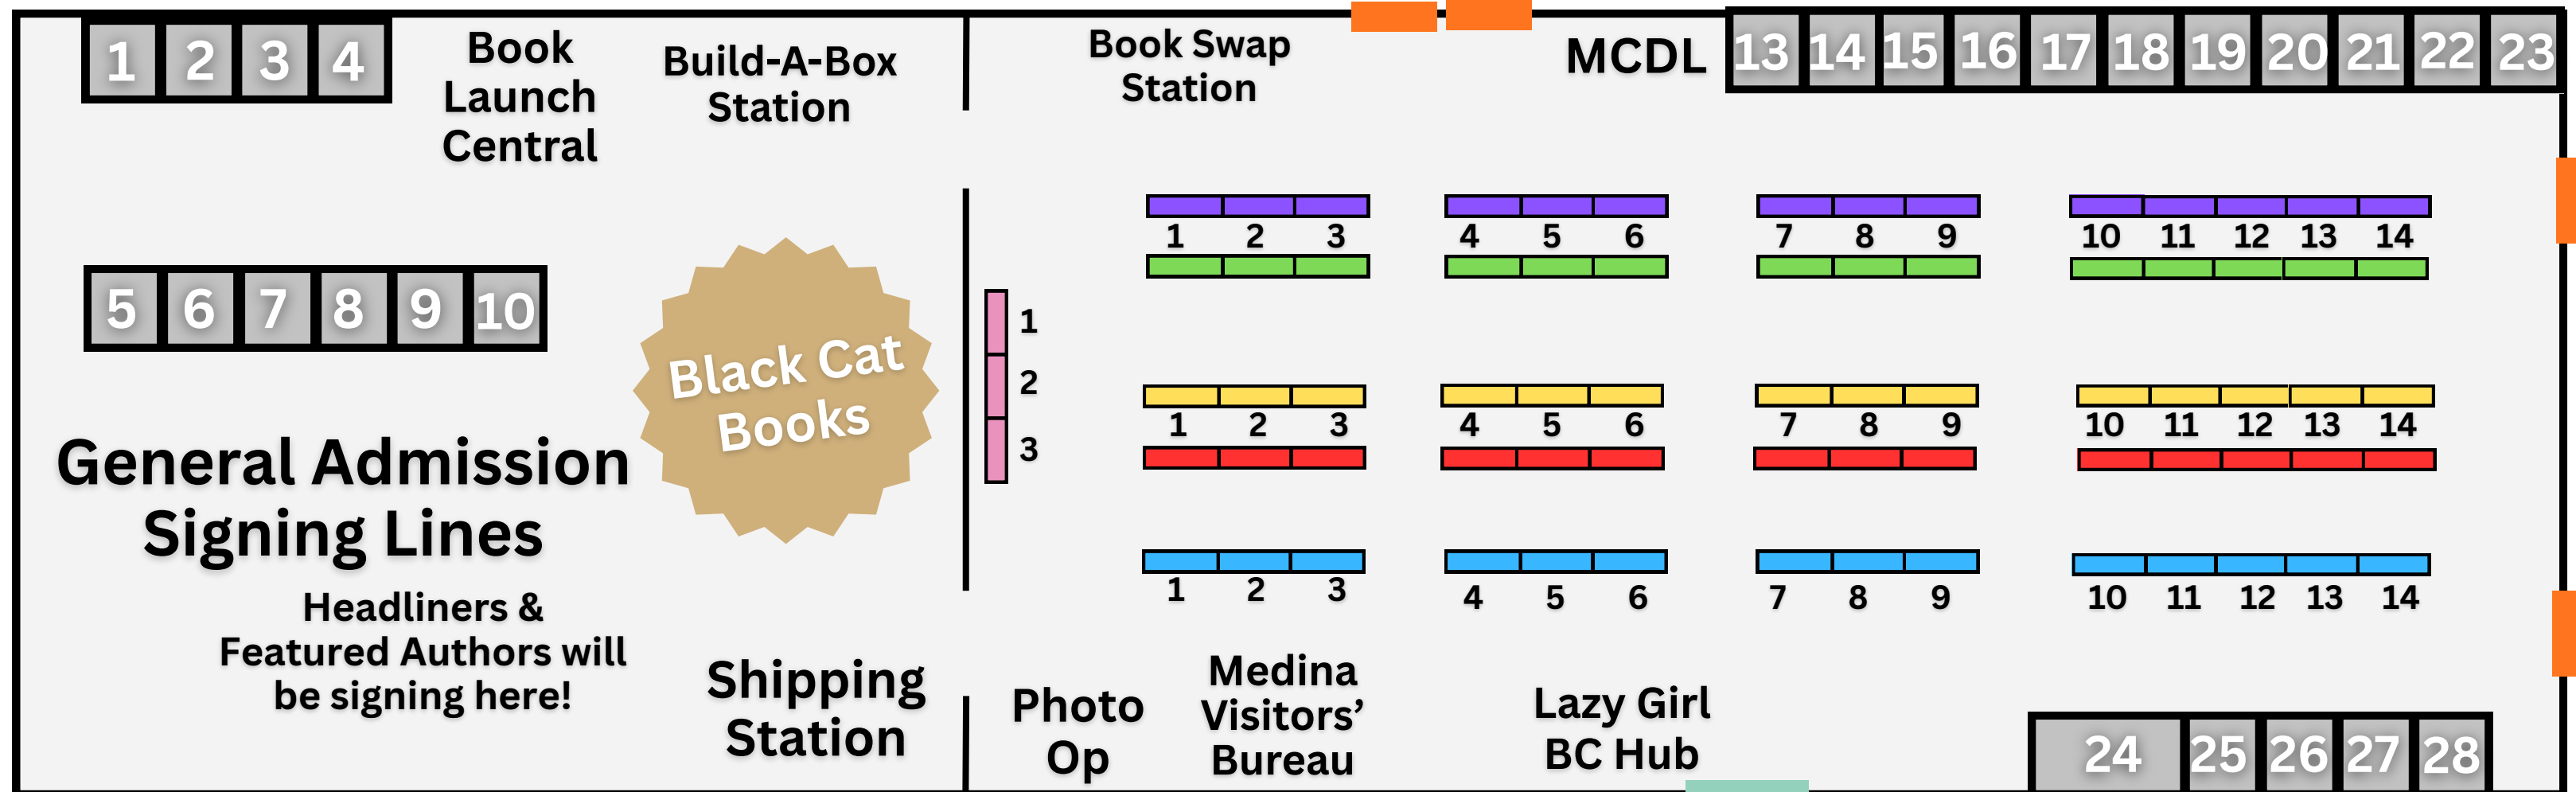

Medina Community Center Map

Entrance/Exit Doors

Restrooms

Vendors

All Colored Tables:
Indie Author
Central

2nd
Vendor
Building

Primary GA Building

Food Truck Alley

+ Outdoor Seating Area

This way to Food Truck Alley
& External Buildings

Main
Entrance &
Lobby

Snack Station
Buy water
bottles here!

Tram Stop located
outside of Main Entrance

GA Map Directory

▣ Vendors

- 1: The Art Escape
- 2: Xtina's Craft Corner
- 3: Golden Lights Co.
- 4: Golden Lights Co.
- 5: Sour Streak
- 6: Wickedly Co.
- 7: Tipsy Designs
- 8: Tangled Earth Arts
- 9: Emily Paige Company
- 10: Emily Paige Company
- 11: MCVB
- 12: MCVB
- 13: Regan Noelle Smith
- 14: Owl Talyn Press
- 15: Sled Dog Publishing
- 16: Dana Fraedrich
- 17: L.A. McGinnis
- 18: Words to Ponder Publishing
- 19: Kathryn Horsley
- 20: C.R. Clark
- 21: The BookShelf by Project: LEARN
- 22: The Raven's Cup
- 23: Alice & Ash
- 24: Tattoo Artists
- 25: The Sudsy Chapter
- 26: The Scripted Letter Co.
- 27: The Lovebound Edit
- 28: HedgeStone Farm
- 29: Natterdoodle
- 30: Wrappin Osborne
- 31: The Seamless Sanctum
- 32: figmentpudding
- 33: Serafine Art & Design
- 34: Heather McMahon
- 35: Edifice Art
- 36: The Smitten Bakehouse
- 37: Blue Cat Vintage
- 38: Petal & Stem Greenhouse
- 39: Petal & Stem Greenhouse
- 40: 3legant Designs
- 41: Kait's Creative Studio
- 42: The Fox, the Fiddle, and the Moon
- 43: ArteDeAbs & Abby Britt Art
- 44: Novels & Needles
- 45: Kitcat's Designs
- 46: Uncommon Pineapple & The Chill Pill
- 47: Studio 42 Books
- 48: Whimpy Witch Creations
- 49: Belle Weathered
- 50: Enchanted Phoenix
- 51: EZPZ Games
- 52: J. Paris Designs
- 53: Moonbeams & Lovely Things