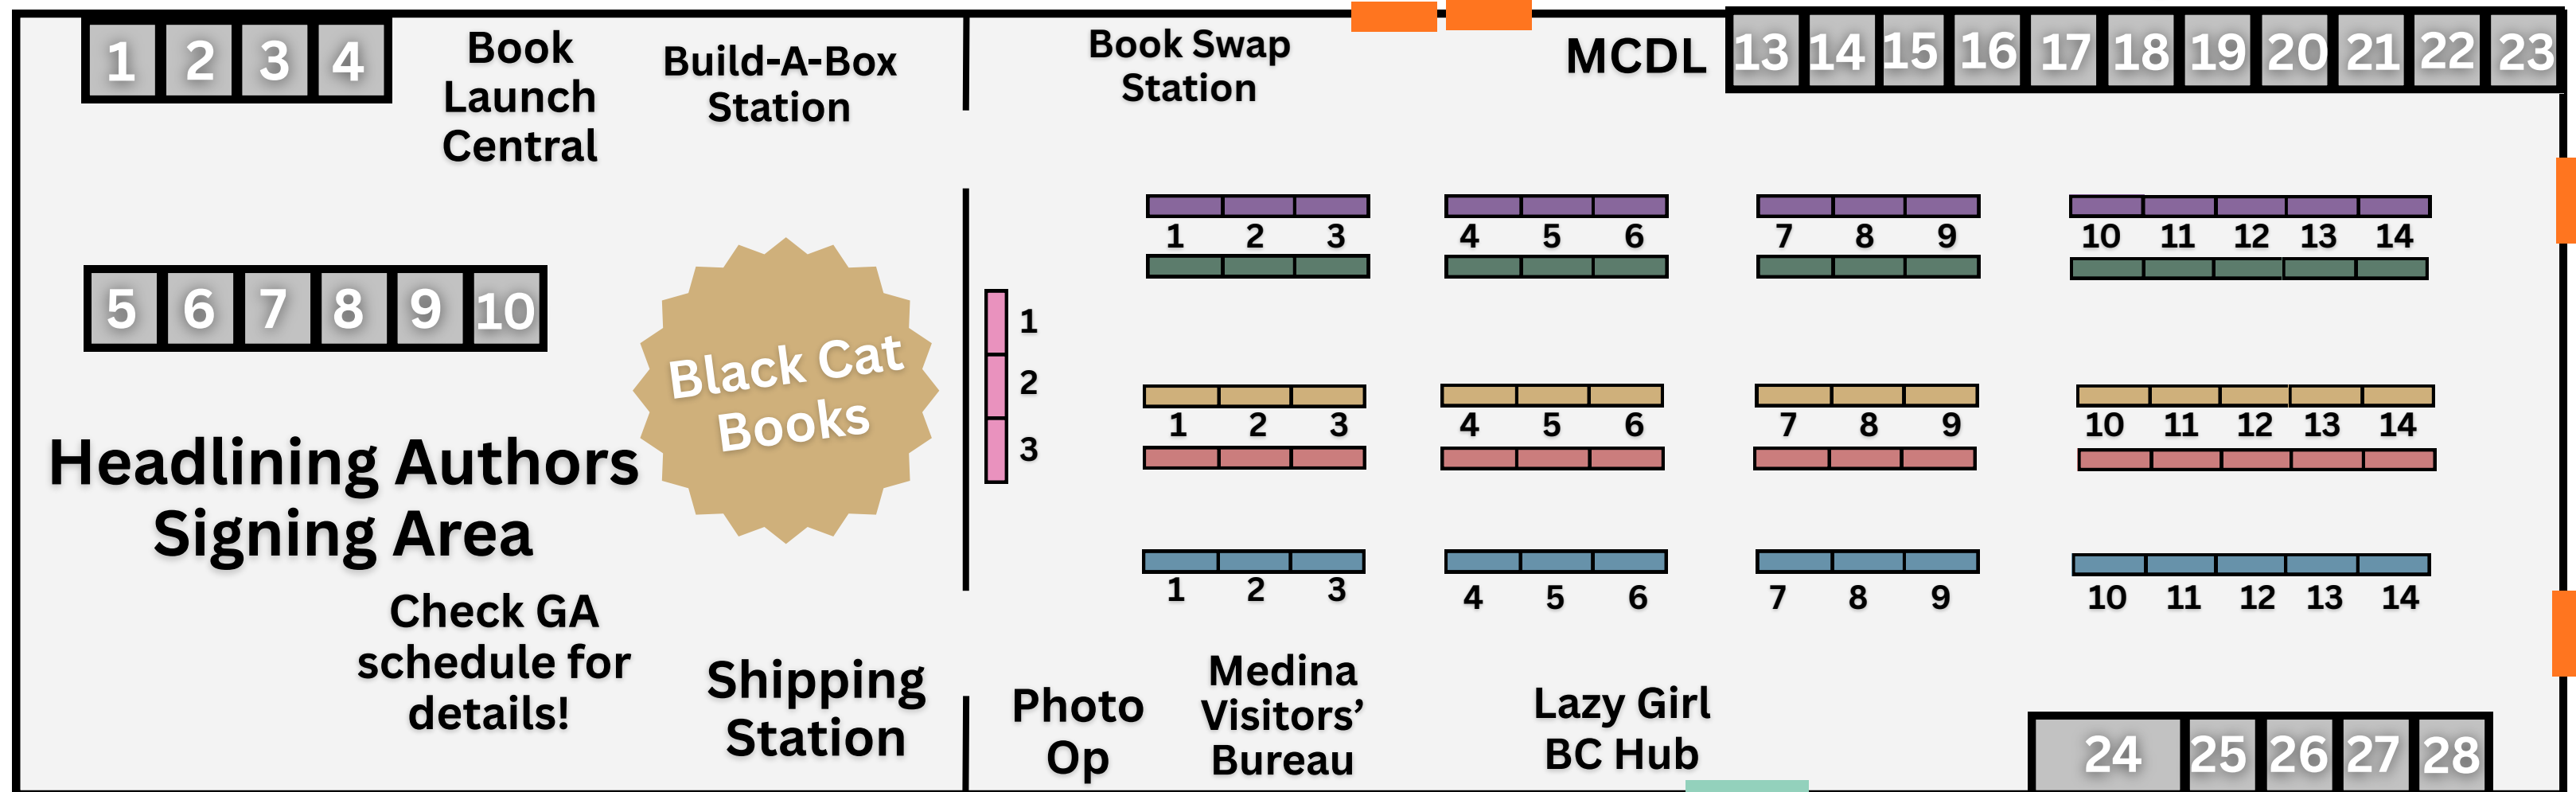

# Medina Community Center Map

Entrance/Exit Doors

Restrooms

Vendors

All Colored Tables:  
Indie Author  
Central

2nd  
Vendor  
Building

Primary GA Building

Food Truck Alley

+ Outdoor Seating Area

This way to Food Truck Alley  
& External Buildings

Main  
Entrance &  
Lobby

Snack Station  
Buy water  
bottles here!

Tram Stop located  
outside of Main Entrance